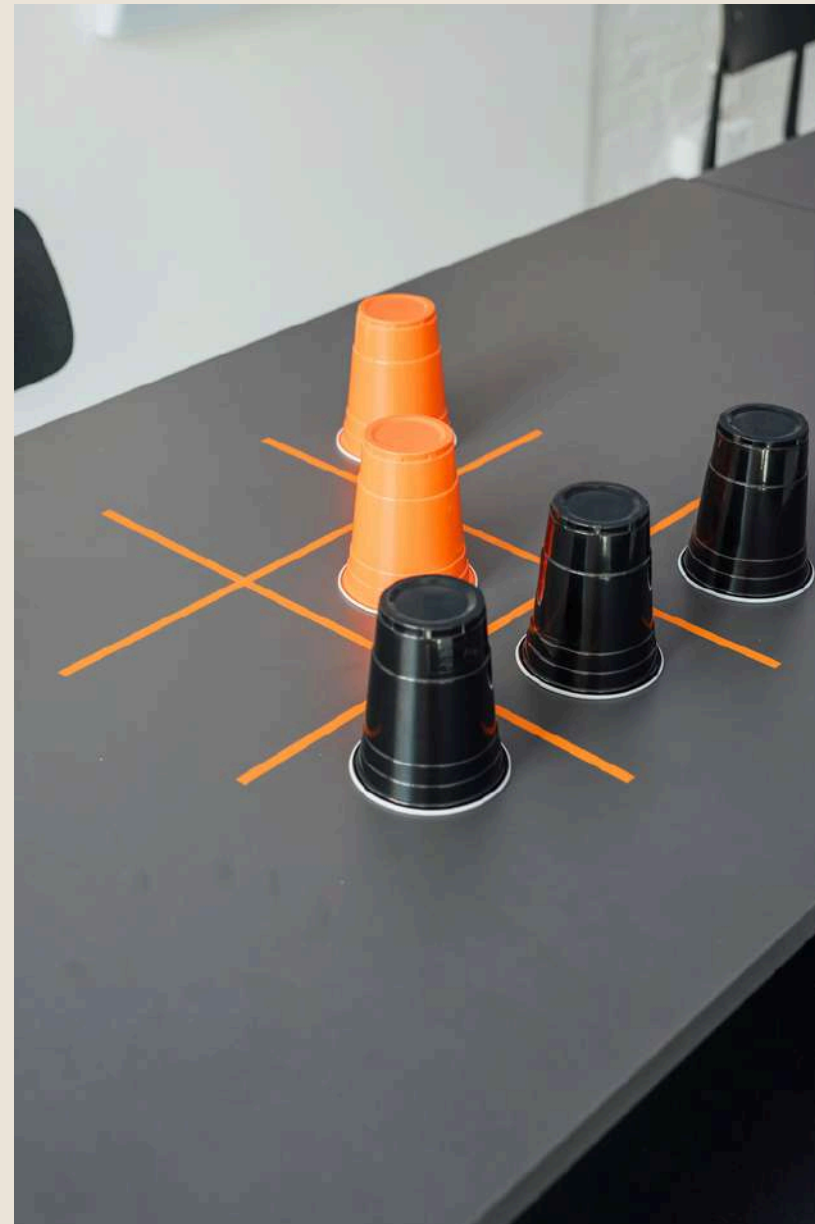

EVENT GUIDE

Showdown Van

OVERVIEW

Get ready for an unforgettable day of non-stop excitement with our Your Showdown van!

With an array of thrilling games and exciting challenges, we're bringing the heart-pounding spirit of Your Showdown right to your doorstep! No distance is too far for us to bring the fun to YOU!

[Your Showdown Van](#)

WHAT IS THE SHOWDOWN VAN?

Our YourShowdown van brings our concept to you. Whether it's a company party, birthday party or any other occasion. Our van comes fully equipped - both indoors and outdoors.